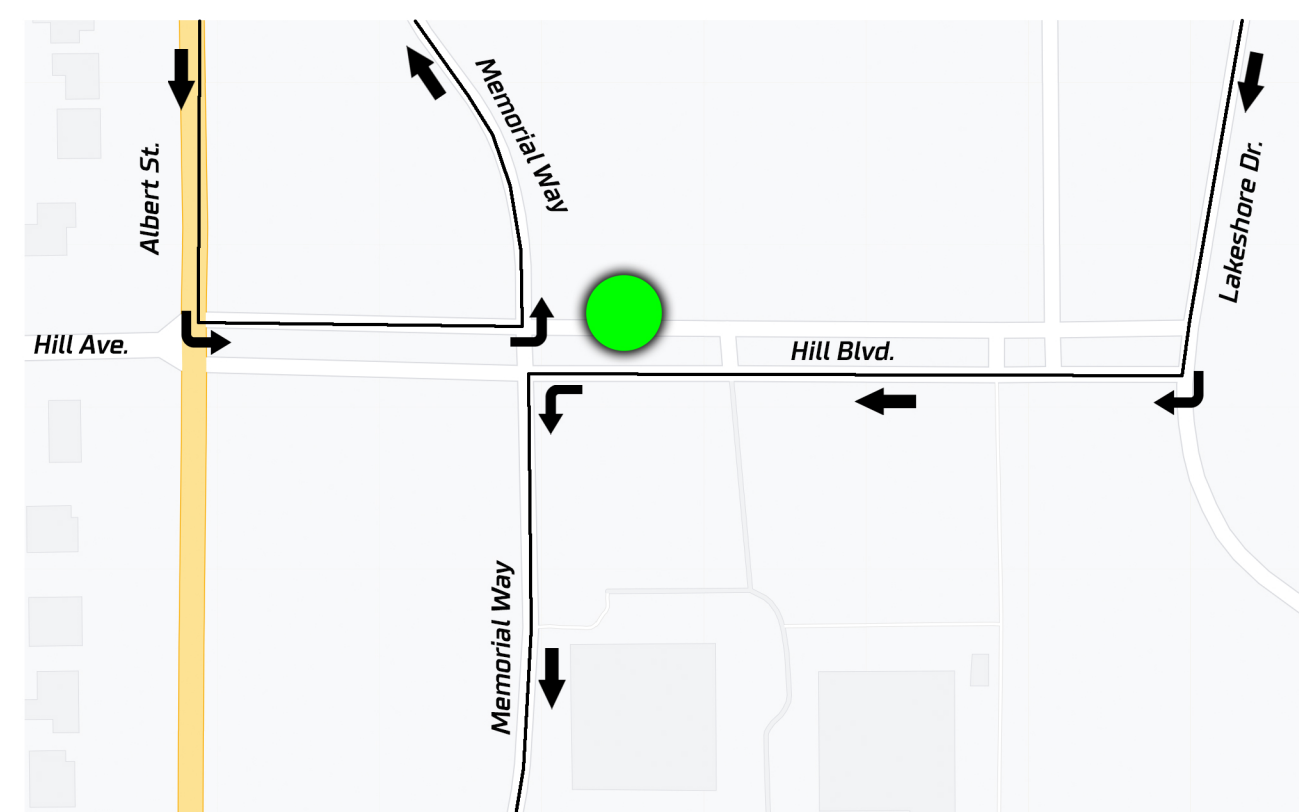

G|m|S QUEEN CITY MARATHON

REGINA CANADA

21.1K Half Marathon Course

- AID STATIONS
- MEDICAL STATIONS

Starting & Finishing
Passing Through

Exit Dorsey Place
to pathway via
pedestrian corridor.