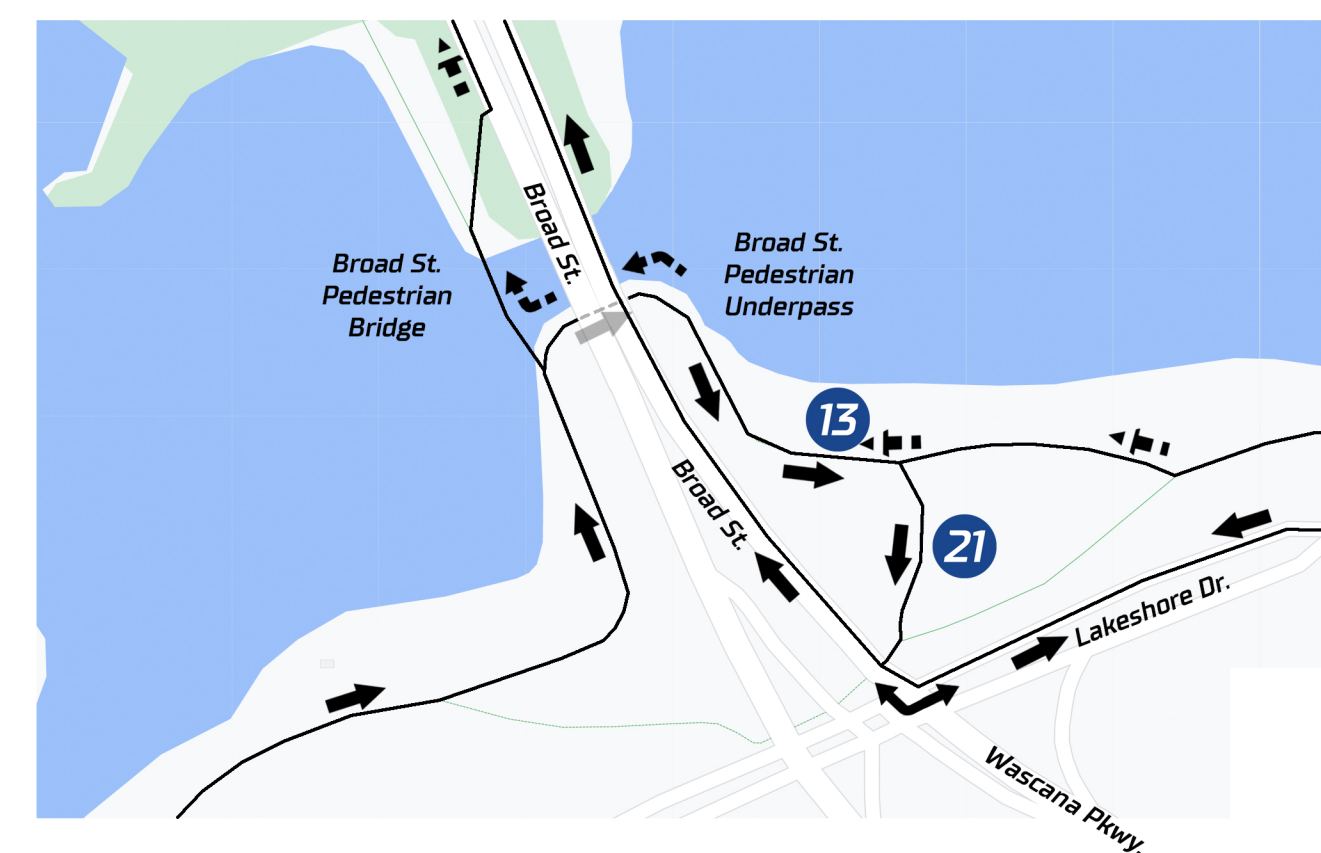

G|m|S QUEEN CITY MARATHON

REGINA CANADA

21.1K Half Marathon Course

- AID STATIONS
- MEDICAL STATIONS

Starting & Finishing
Passing Through

Exit Dorsey Place
to pathway via
pedestrian corridor.