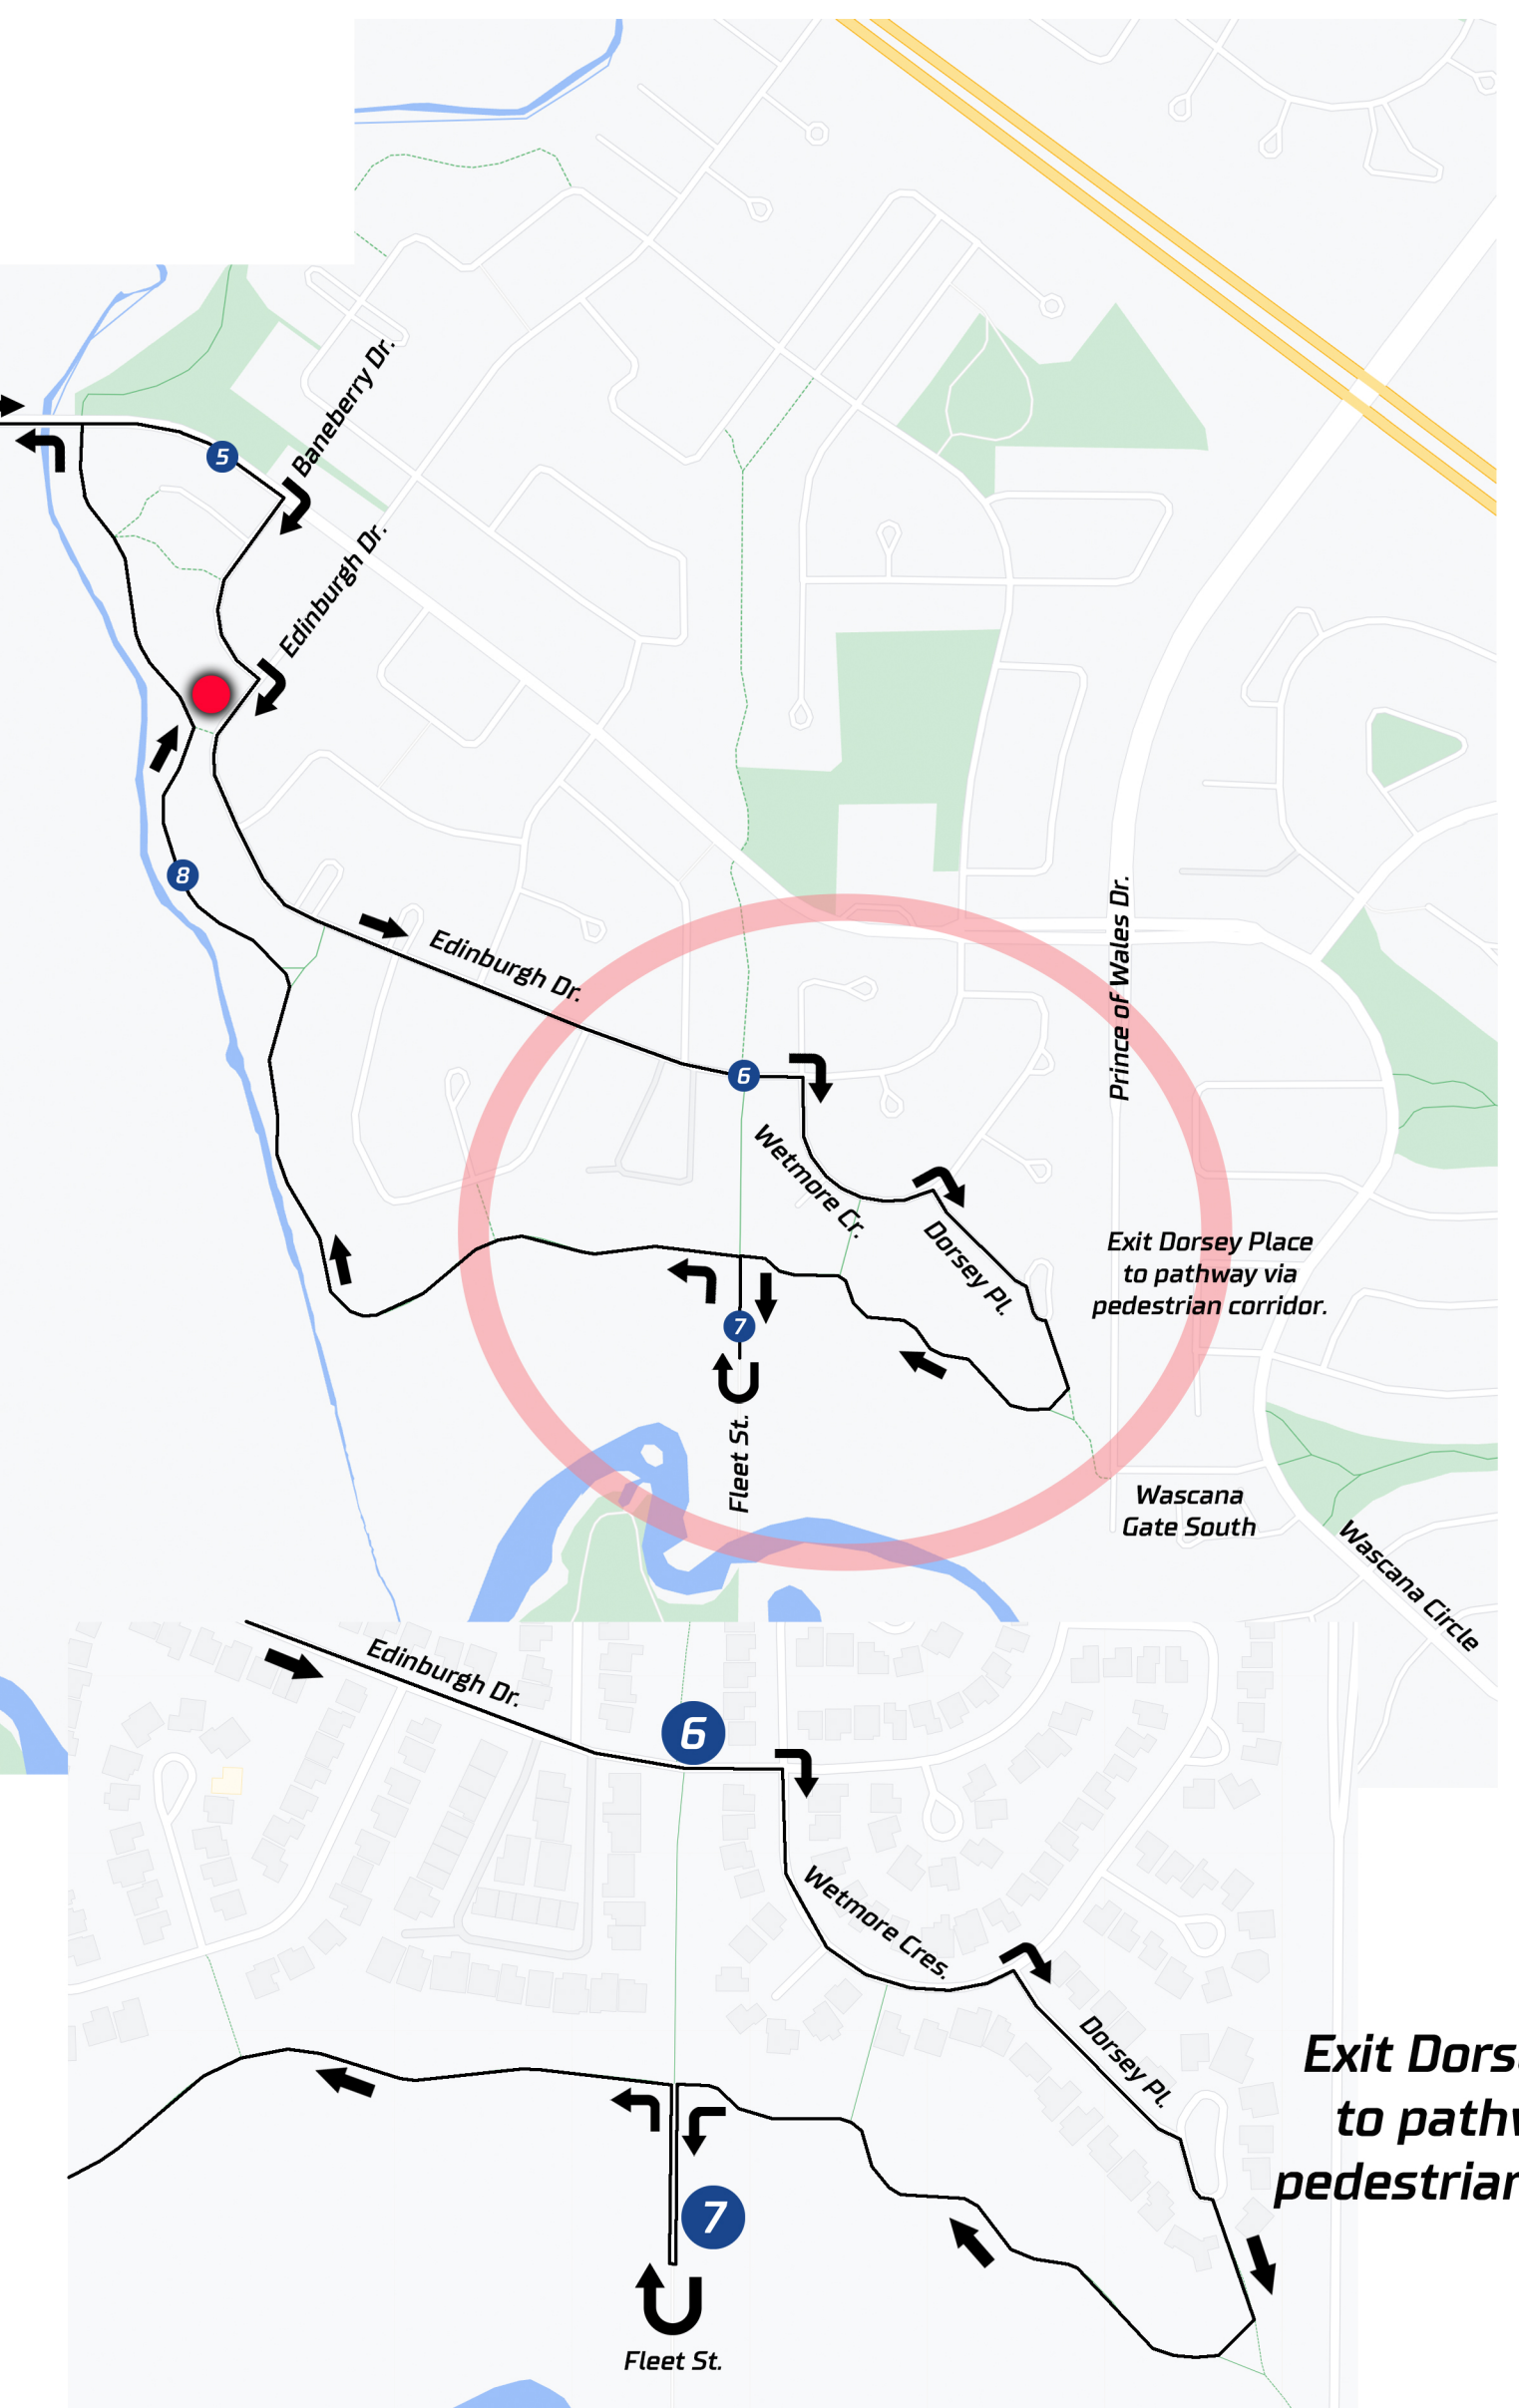

G|m|S QUEEN CITY MARATHON

REGINA CANADA

21.1K Half Marathon Course

- AID STATIONS
- MEDICAL STATIONS

Starting & Finishing
Passing Through

Exit Dorsey Place
to pathway via
pedestrian corridor.